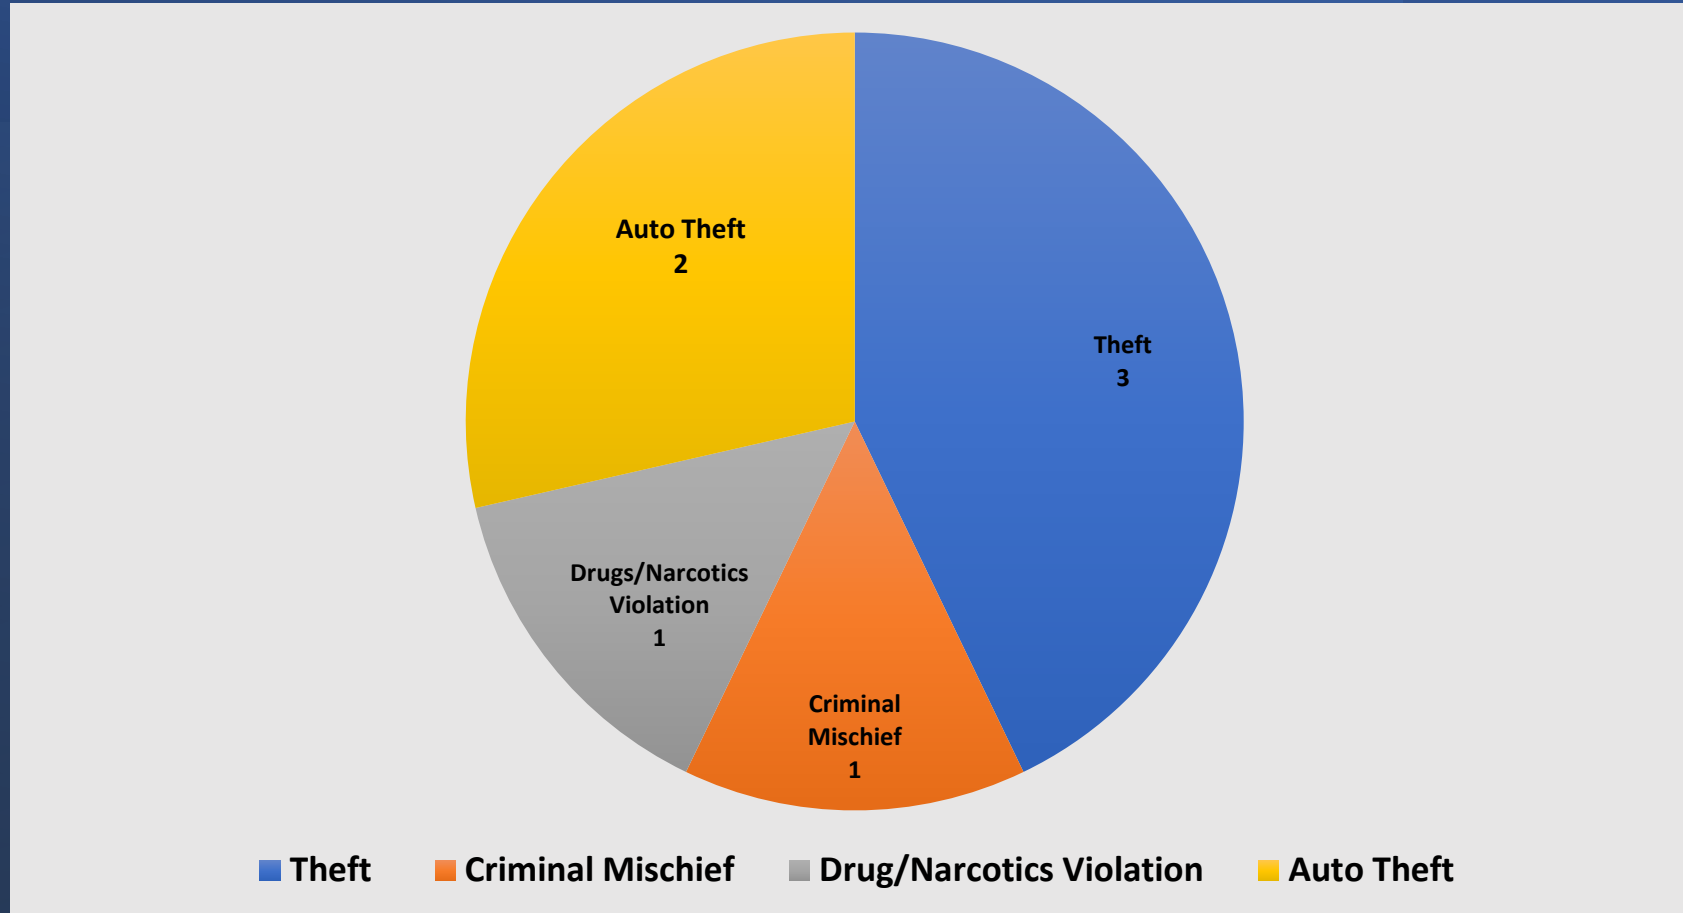

# Events- Crime Class 01/01/2020 - 12/31/2020

Source: Crime Disruptor

Total Offenses: 6

# Events-Crime Class 01/01/2021 - 12/31/2021

Source: Crime Disruptor

Total Offenses: 8

# Events-Crime Class 01/01/2022 - 9/02/2022

Source: Crime Disruptor

Total Offenses: 7