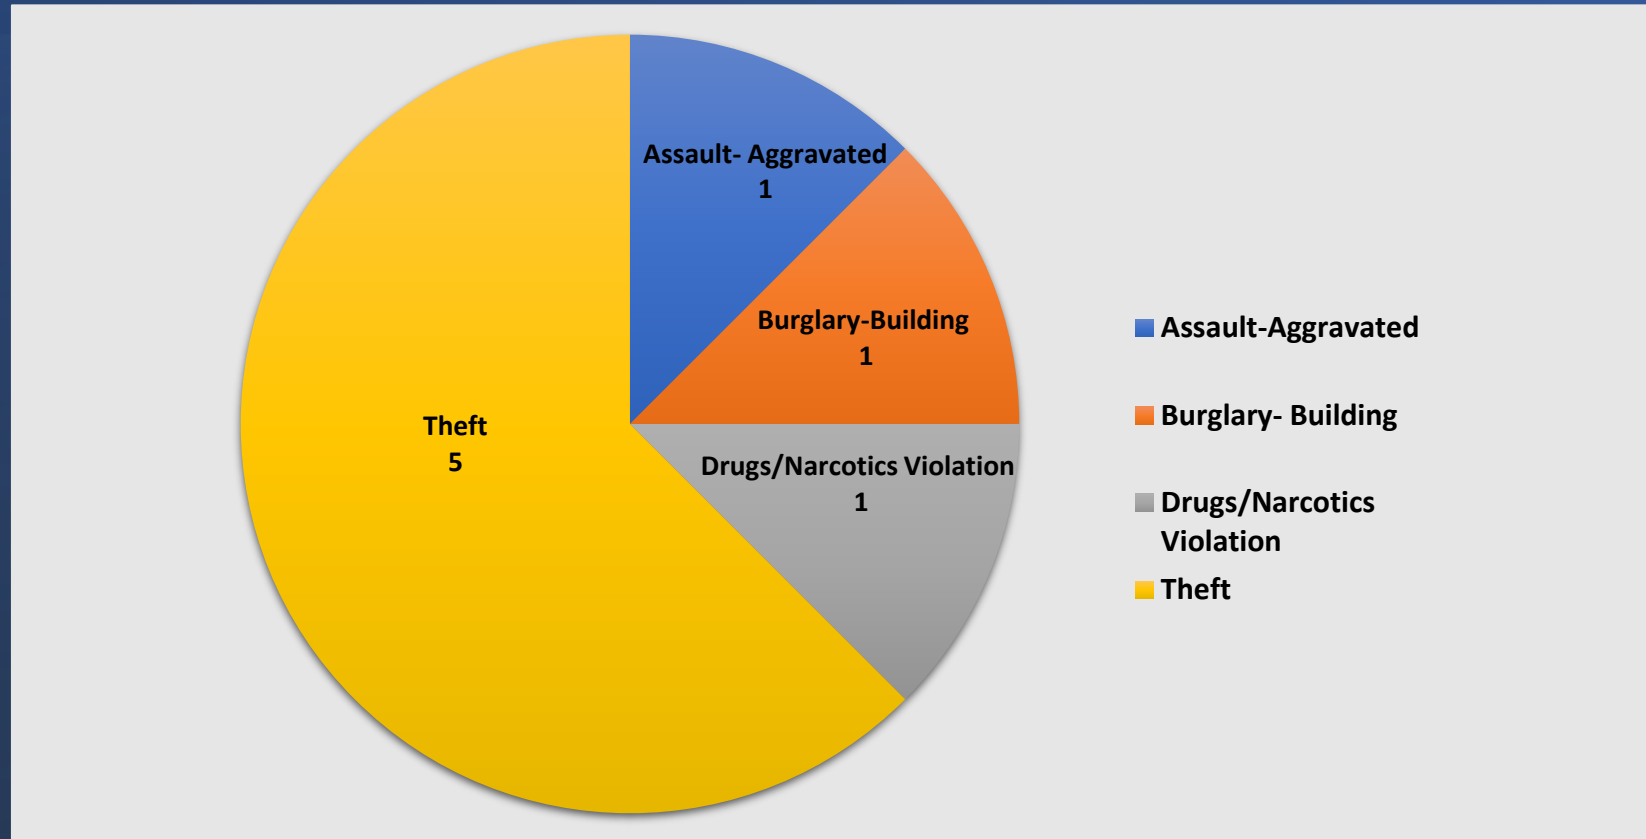

# Hyatt House

2301 N. Central EXPY

Richardson, TX 75080

Crime Statistics By Year

2020 – 2022 (YTD as of 9/01/22)

# Events- Crime Class 01/01/2020 - 12/31/2020

Source: Crime Disruptor

Total Offenses: 6

# Events-Crime Class 01/01/2021 - 12/31/2021

Source: Crime Disruptor

Total Offenses: 8

# Events-Crime Class 01/01/2022 - 9/02/2022

Source: Crime Disruptor

Total Offenses: 7