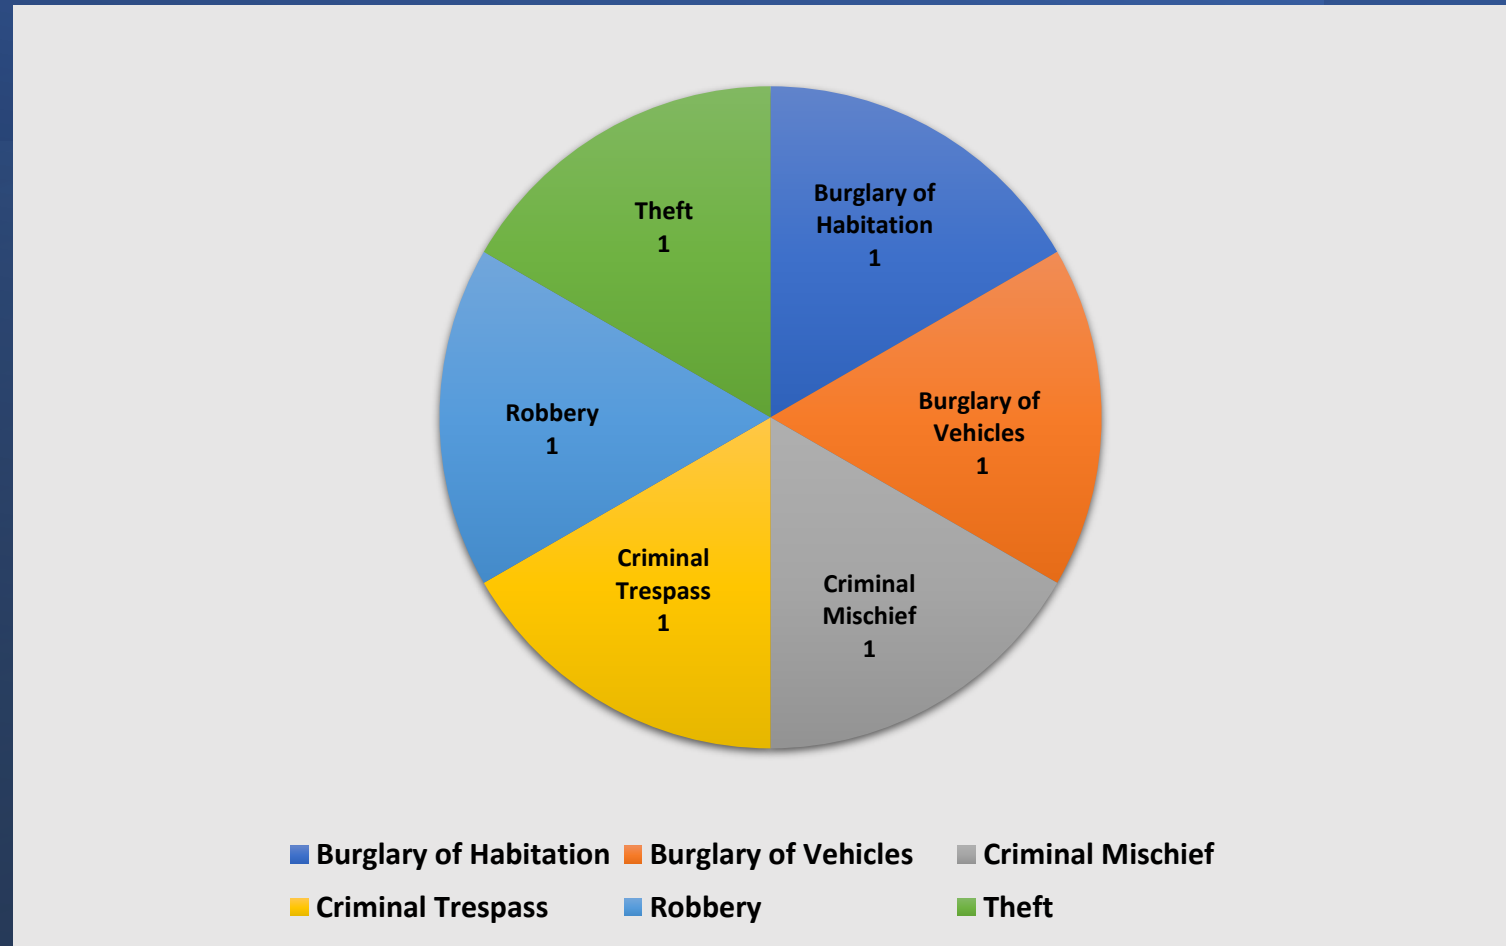

# Hyatt House

2301 N. Central EXPY

Richardson, TX 75080

Crime Statistics By Year

2020 – 2022 (YTD as of 9/01/22)

# Events- Crime Class 01/01/2020 - 12/31/2020

Source: Crime Disruptor

Total Offenses: 6

# Events-Crime Class 01/01/2021 - 12/31/2021

Source: Crime Disruptor

Total Offenses: 8

# Events-Crime Class 01/01/2022 - 9/02/2022

Source: Crime Disruptor

Total Offenses: 7